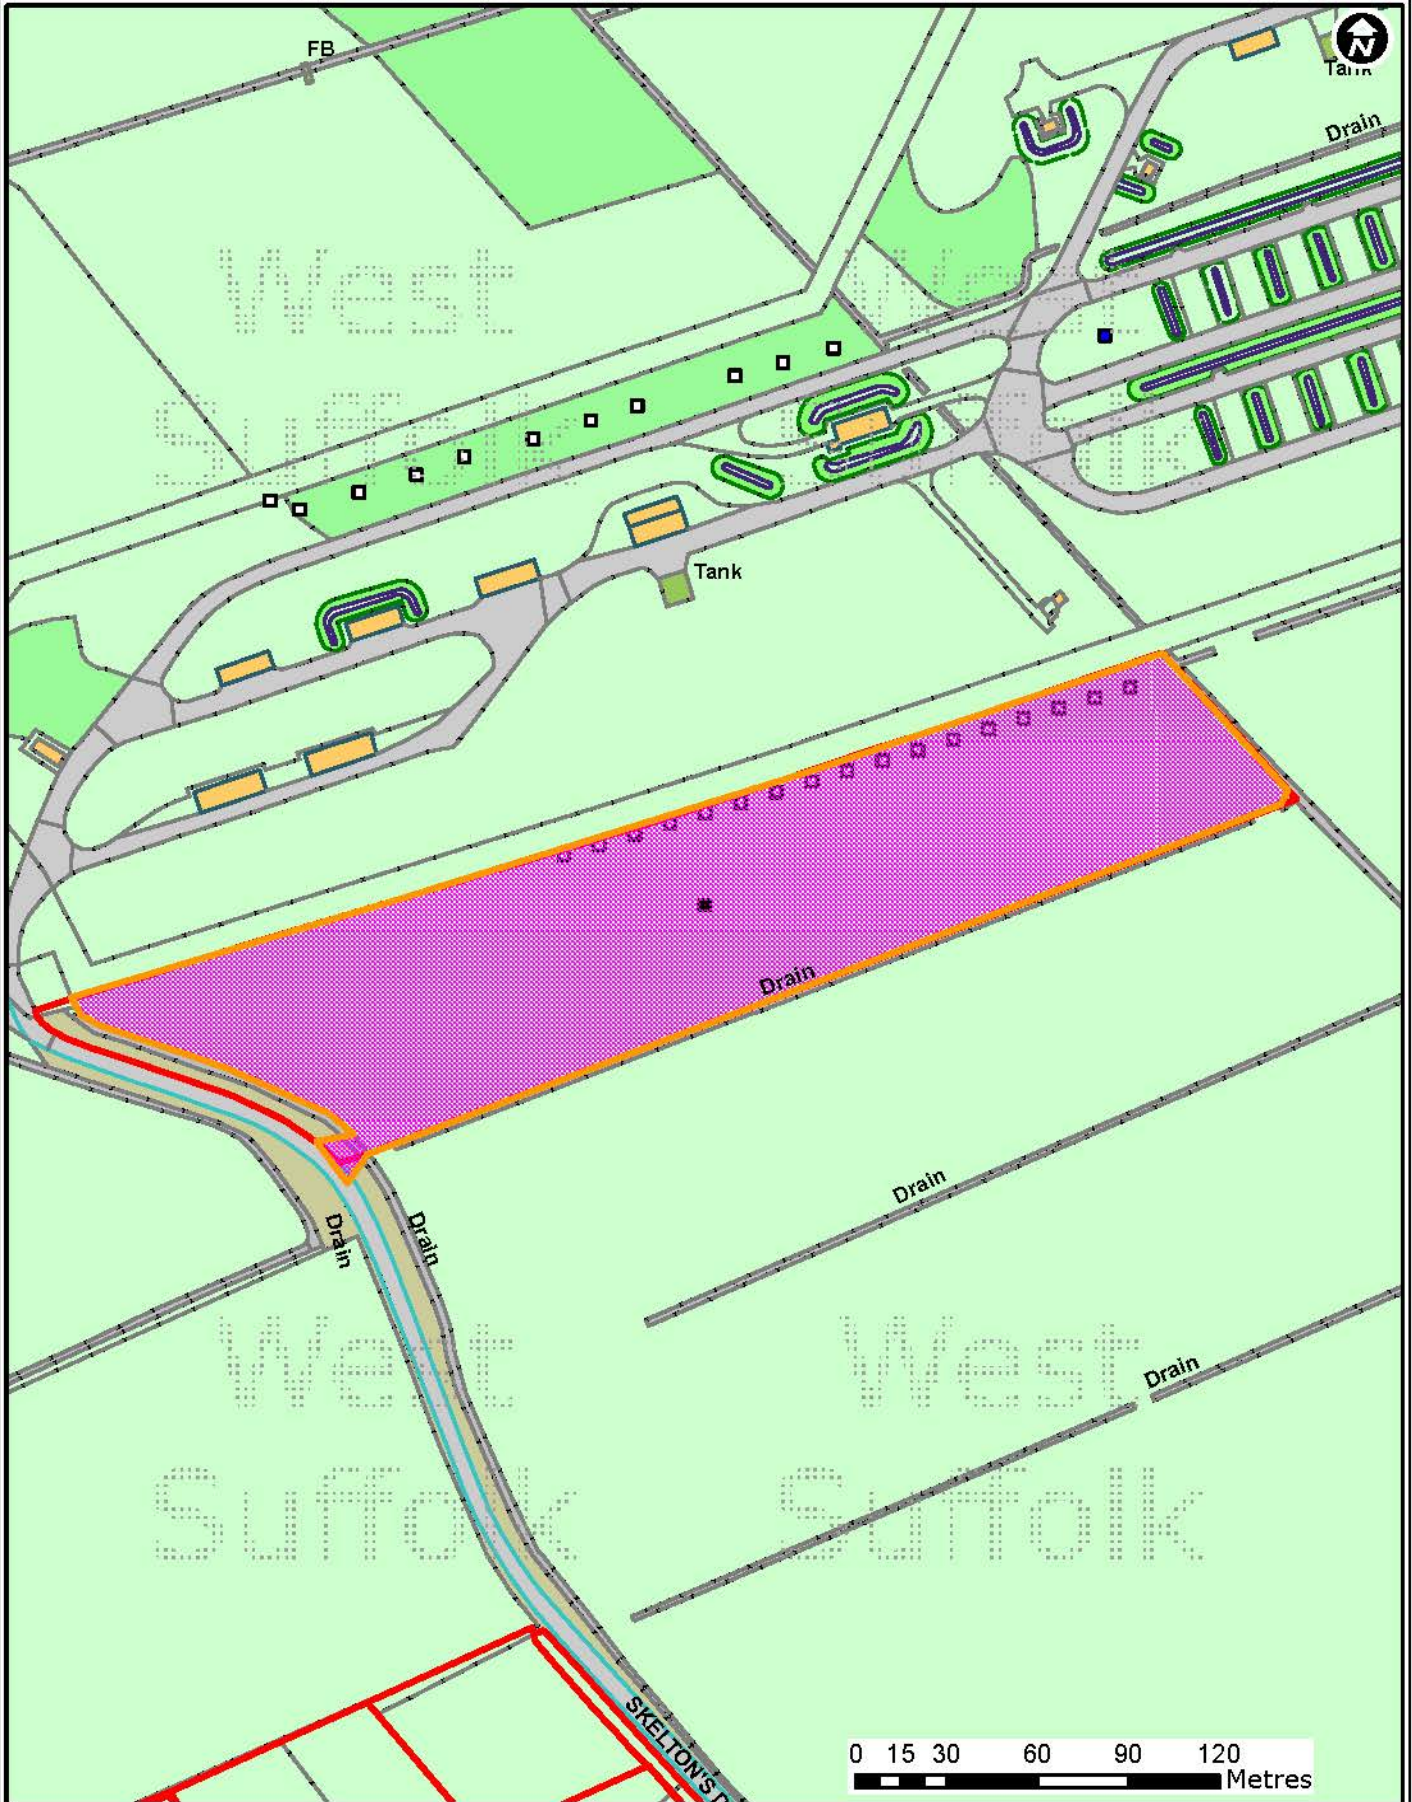

DC/16/1758/FUL

Land North Of Lodge Farm, Skeltons Drove, Beck Row

Forest Heath • St Edmundsbury

West Suffolk
working together

© Crown Copyright and database rights 2016 OS 100019675/100023282. You are not permitted to copy, sub-license, distribute or sell any of this data to third parties in any form. Use of this data is subject to terms and conditions. See www.westsuffolk.gov.uk/disclaimer.cfm.

Scale: 1:2,500
Date: 17/01/2017